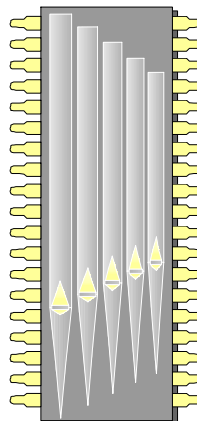

## Specification of 2 manual Organ with 30 speaking stops for St. Marys Church Mapledurwell

### GREAT

1	Diapason	16
2	Open Diapason	8
3	Stopped Diapason	8
4	Principal	4
5	Nason Flute	4
6	Twelfth	2 <sup>2</sup> / <sub>3</sub>
7	Fifteenth	2
8	Tierce	1 <sup>3</sup> / <sub>5</sub>
9	Mixture	IV
10	Trumpet	8
11	Clarinet	8
12	Swell to Great	

### PEDAL

1	Double Diapason	16
2	Bourdon	16
3	Principal	8
4	Bass Flute	8
5	Fifteenth	4
6	Mixture	IV
7	Posaune	16
8	Swell to Pedal	
9	Great to Pedal	

### FEATURES

LCD Display incorporating:  
4 Temperaments  
Pitch  
Volume  
Transpose  
Reverb time and level